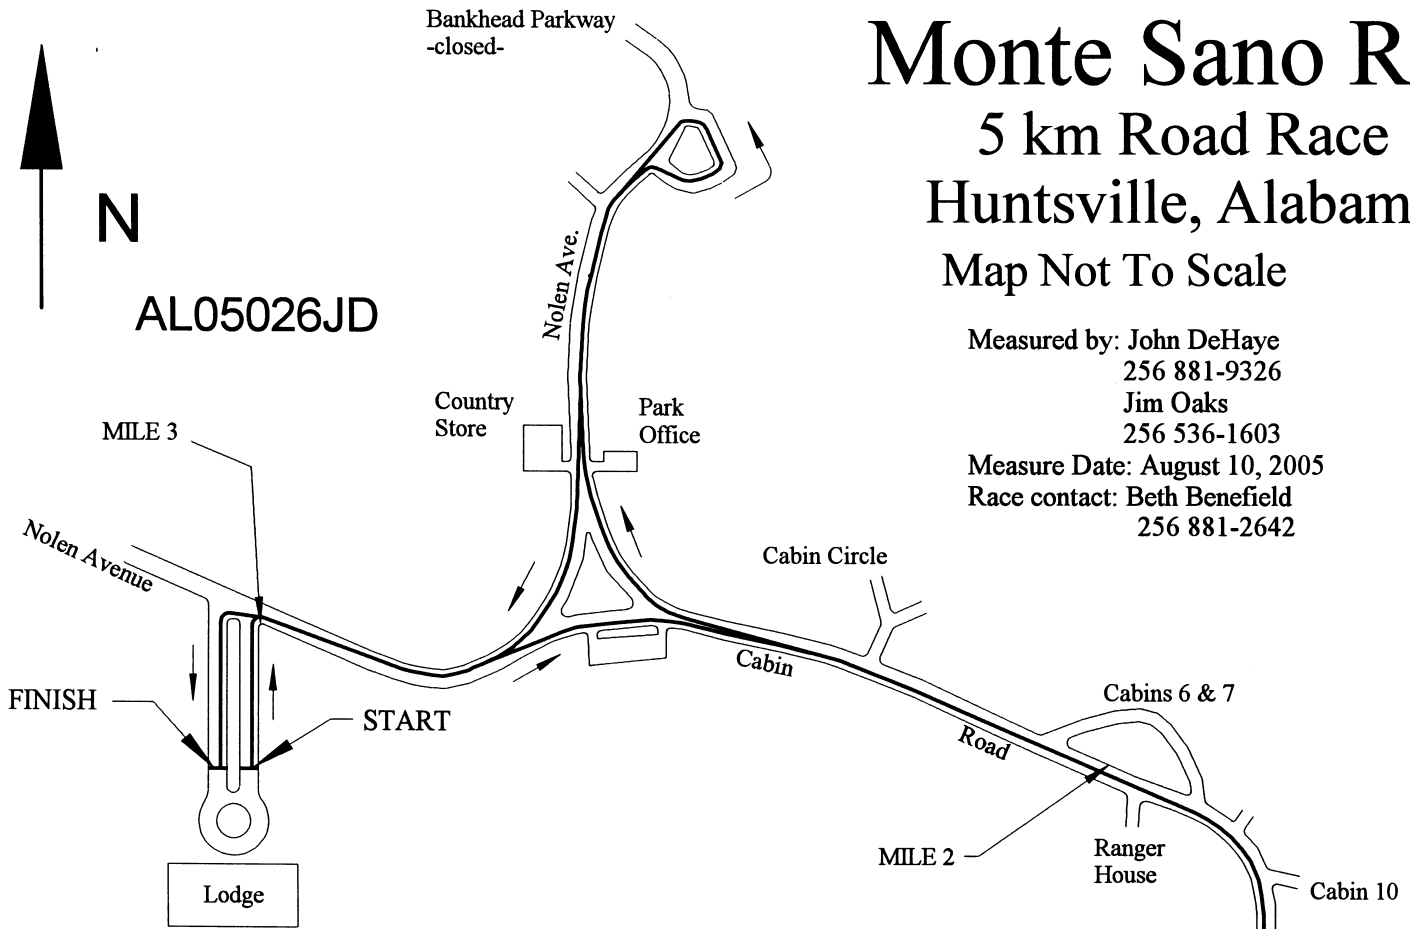

LOCATION OF POINTS

START Located on exit drive for Monte Sano Lodge. Marked on E side of drive 64' 11" from center of storm drain cover in median and 62' 6" from first light pole at S end of parking lot.

Mile 1 Located on gravel road 83' N of sign for Nature Trail Station 3 for Survivor Tree. Marked with steel rod about 10' E of road.

TURNAROUND Located 51' N of power pole # 345 E of road. Marked with steel rod about 10' W of road.

Mile 2 Marked on Cabin Road between drive for cabin 6 and rangers house S of road. Mark is 107' 8" W of culvert W of drive for rangers house.

Mile 3 Located on Lodge exit drive near Nolen Avenue. Marked 28' N of stone exit stanchion E of drive.

FINISH Located on entrance drive for Monte Sano Lodge. Marked on E side of drive 57' 7" from center of storm drain cover W of drive and 36' 2" SE of transformer base W of drive.